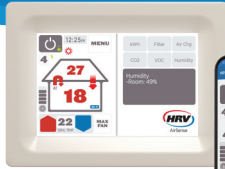

AIRSENSE™ BALANCED+

HOME VENTILATION

Smart Touch controller and app

HRV AirSense™ Balanced+ is a fully featured New Zealand home ventilation system that's scientifically proven to reduce moisture and helps prevent mould¹, featuring a heat recovery exchanger for winter comfort and an HRV Summer Kit for the warmer months.

HRV Balanced+² is an intelligent system, that automatically switches between drawing fresh air directly from outside or from your roof cavity, to maintain your desired set temperature.

FEATURES	BENEFITS
New aerodynamic fan housing and German-made EC fan	More efficient operation
New WoolCare™ filter, made in New Zealand with FilterLayr™ nanofibre filtration technology	Reduces dust, mould spores, pollen and other common allergens
New aerodynamic ducting system	Greater efficiency to maximise airflow to your rooms
New in-line flow controllers	System is fine-tuned to deliver the ideal airflow to each room
New 5" Smart Touch Wi-Fi-connected wall-mounted controller and smartphone app	Full system control plus visibility of all system air quality measures
New redesigned ceiling outlets	Efficient airflow across a range of design choices
Includes HRV Summer Kit	Draws fresher and cooler outside air into your home, delivering more air, more often
Balanced pressure system	Removes stale and moisture-laden air from your home, while simultaneously drawing in fresh air from outside or from the roof cavity if the temperature is more desirable
Heat recovery exchanger	Counter-flow design, providing up to 90% heat exchange efficiency
Solar heat gain	Draws free sun heat energy from the roof cavity