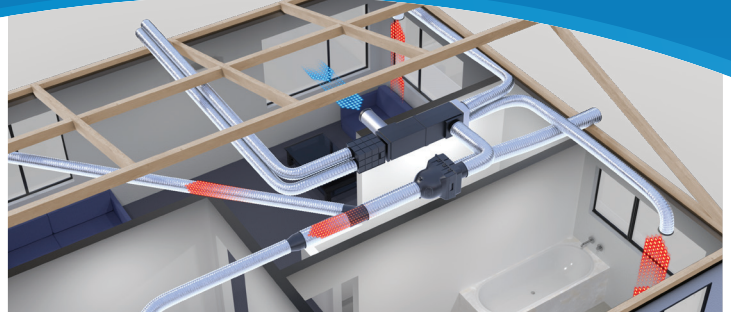

AIRSENSE™ BALANCED+

HOME VENTILATION

Smart Touch controller and app

HRV AirSense™ Balanced+ is a fully featured New Zealand home ventilation system that's scientifically proven to reduce moisture and helps prevent mould¹, featuring a heat recovery exchanger for winter comfort and an HRV Summer Kit for the warmer months.

HRV Balanced+² is an intelligent system, that automatically switches between drawing fresh air directly from outside or from your roof cavity, to maintain your desired set temperature.

FEATURES	BENEFITS
New aerodynamic fan housing and German-made EC fan	More efficient operation
New WoolCare™ filter, made in New Zealand with FilterLayr™ nanofibre filtration technology	Reduces dust, mould spores, pollen and other common allergens
New aerodynamic ducting system	Greater efficiency to maximise airflow to your rooms
New in-line flow controllers	System is fine-tuned to deliver the ideal airflow to each room
New 5" Smart Touch Wi-Fi-connected wall-mounted controller and smartphone app	Full system control plus visibility of all system air quality measures
New redesigned ceiling outlets	Efficient airflow across a range of design choices
Includes HRV Summer Kit	Draws fresher and cooler outside air into your home, delivering more air, more often
Balanced pressure system	Removes stale and moisture-laden air from your home, while simultaneously drawing in fresh air from outside or from the roof cavity if the temperature is more desirable
Heat recovery exchanger	Counter-flow design, providing up to 90% heat exchange efficiency
Solar heat gain	Draws free sun heat energy from the roof cavity